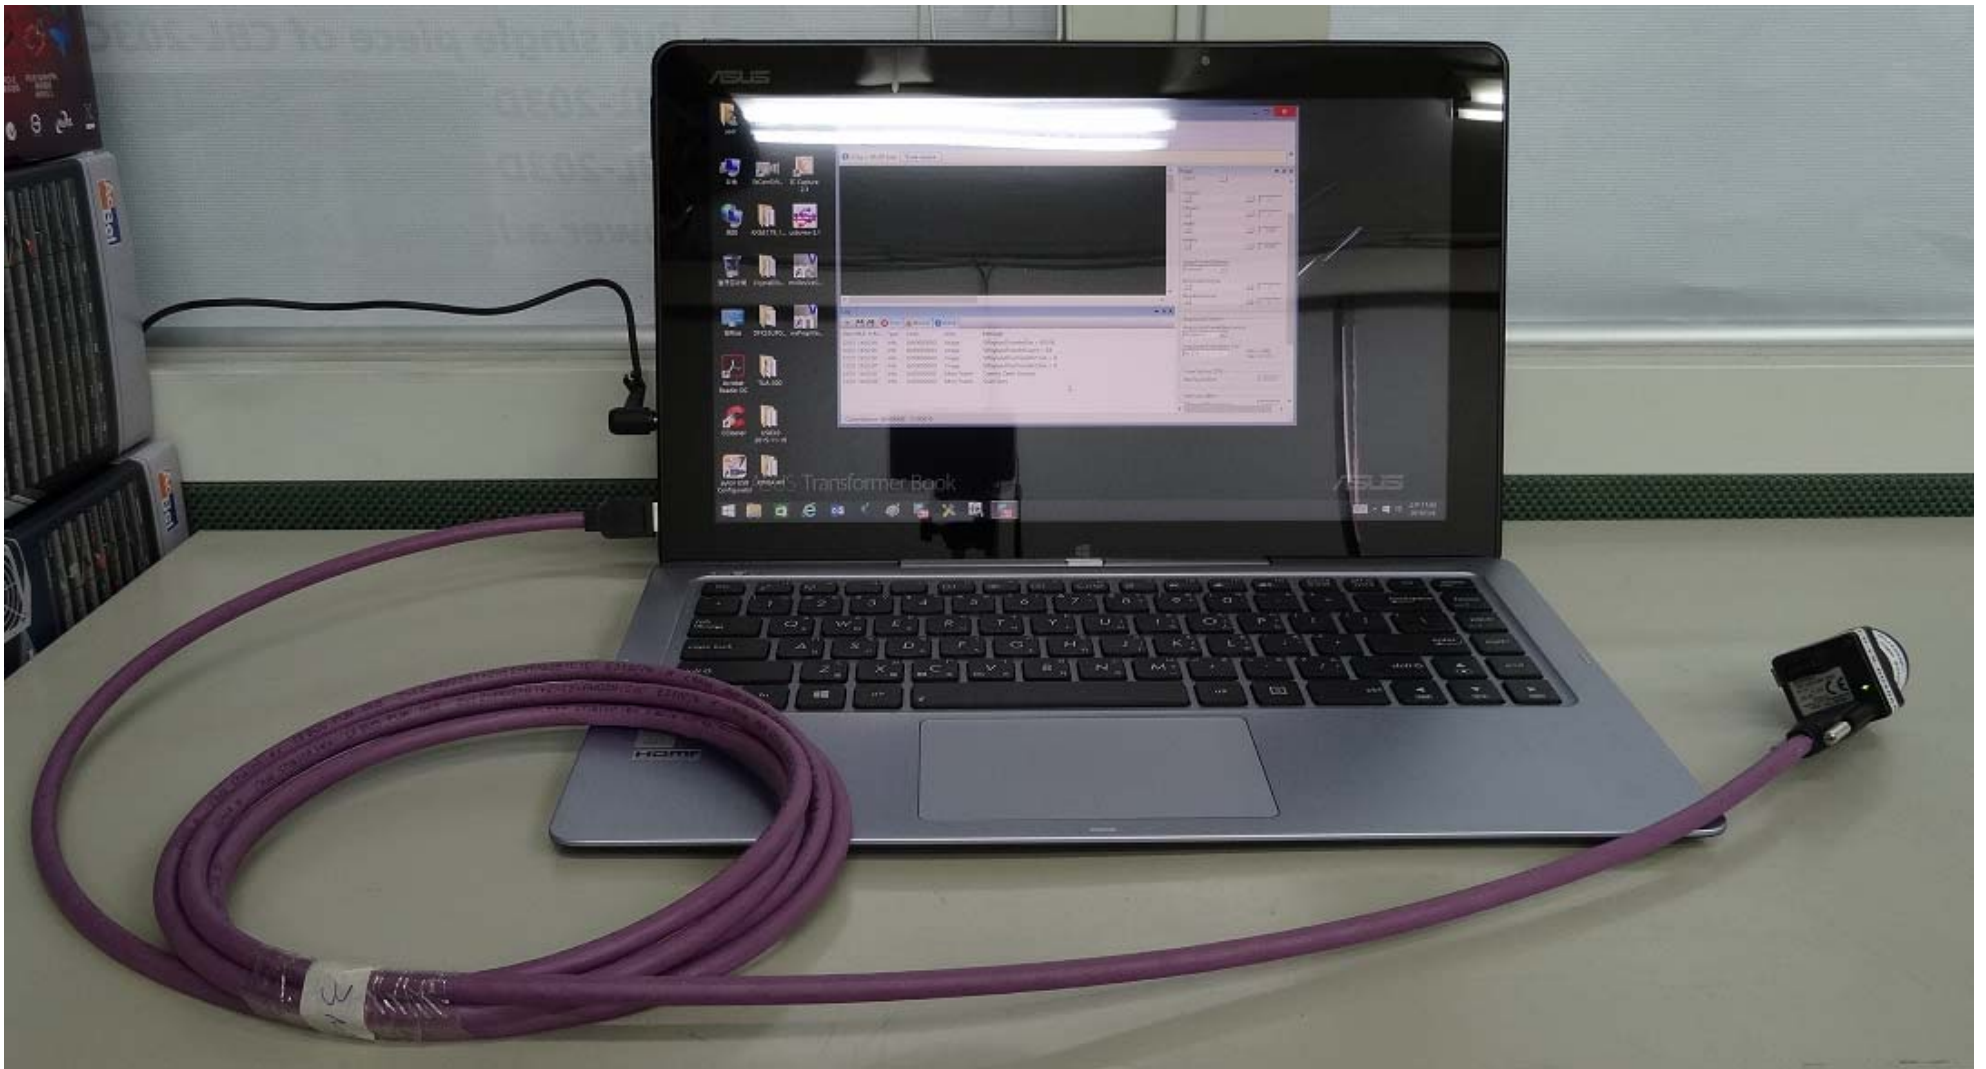

JARGY CO., LTD.

Test Report

Model : CBL-HFPD3igMBS-3m
Camera Brand Name : Toshiba Teli

Ver : 1.0

Date : 2016/1/4

Test Platform

Type	NB		
Model	ASUS Transformer Book T300LA		
OS	Windows 8.1 Pro 64-bit		
CPU	Intel Core i5-4200U		
HDD	SATA III SSD 128GB		
RAM	DDR3 8GB		
USB 3.0	PCH 1 Ports(Intel Z87 Native)		

Tested Camera : BU406MC

Tested time : 99h

TeliU3vViewer

Camera Image Control Tool View Help

[Cap = 89.92 fps] View option

Image

OffsetX 0
OffsetY 0
Width 2048
Height 2048
ImageFormatSelector Format0
BinningHorizontal 0
BinningVertical 0